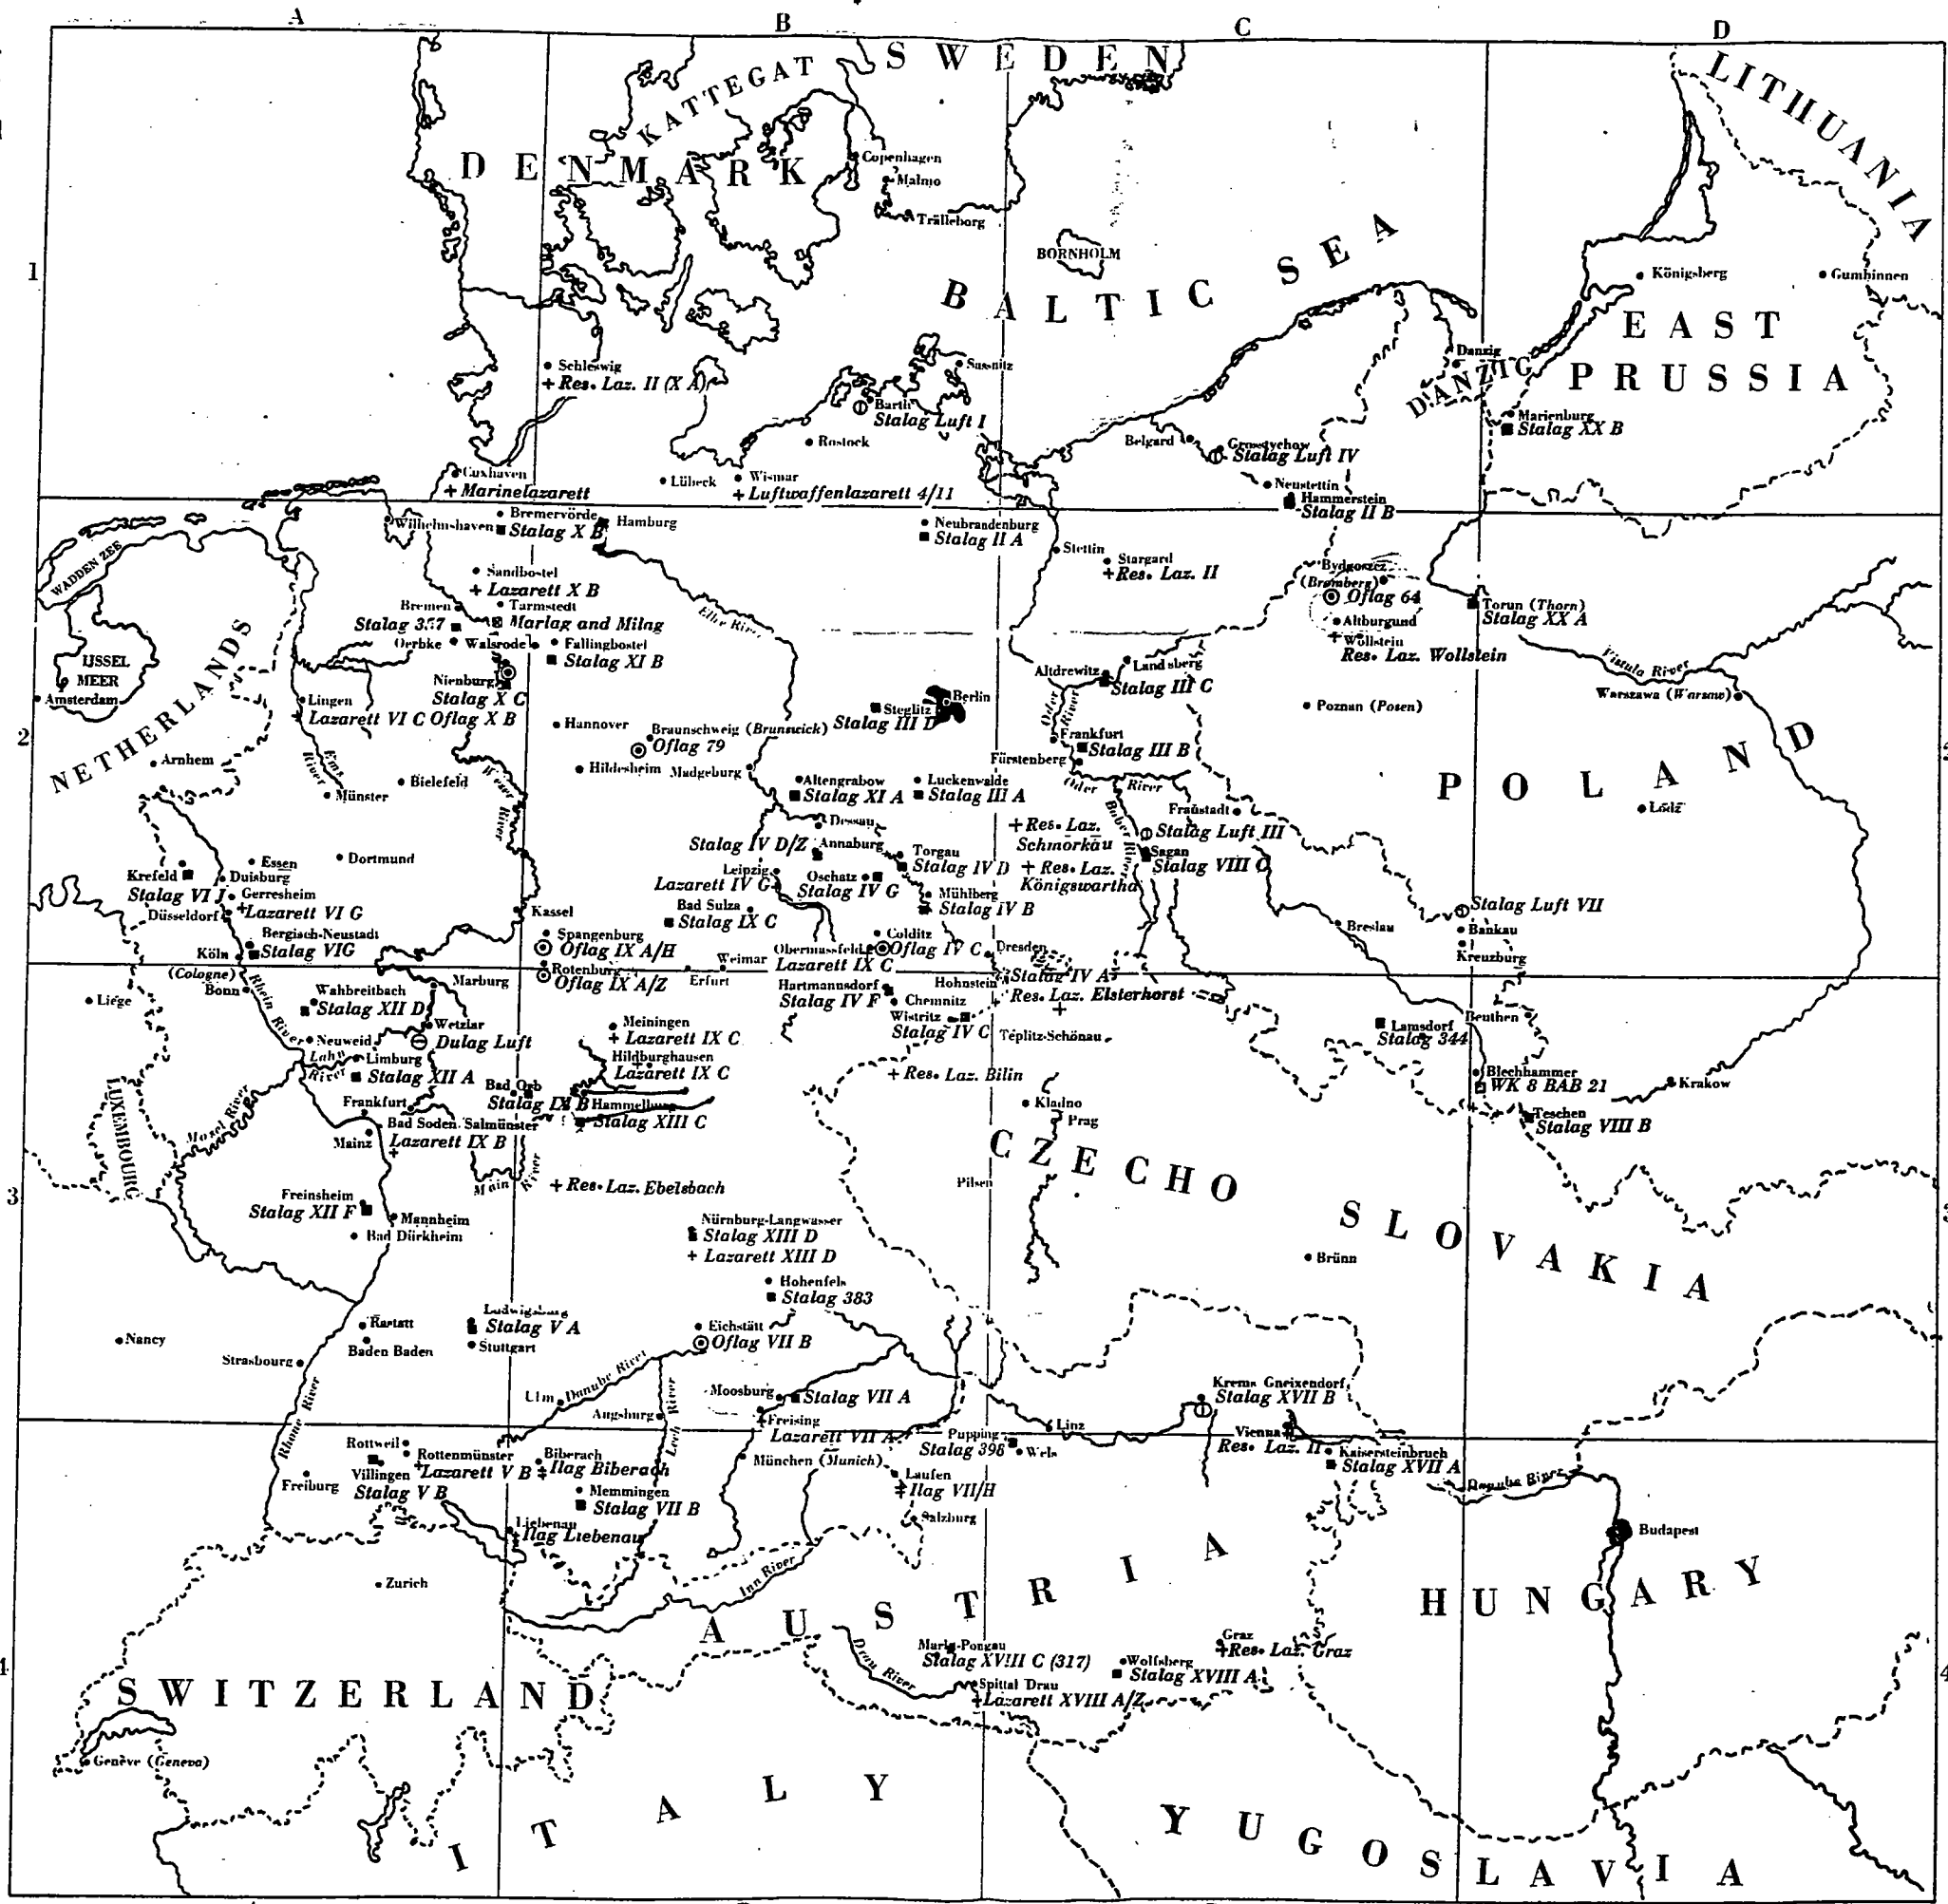

CAMP	NEAREST TOWN	MAP SQUARE
Stalag II A	Neubrandenburg	B 2
Stalag II B	Hammerstein	C 1-2
Stalag III A	Luckenwalde	B 2
Stalag III B	Fürstenburg/Oder	C 2
Stalag III C	Aldrewitz	C 2
Stalag III D	Berlin-Steglitz	B 2
Stalag IV A	Hohnstein	B-C 3
Stalag IV B	Mühlberg	B 2
Stalag IV C	Wistritz	B 3
Stalag IV D	Torgau	B 2
Stalag IV D/Z	Annaburg	B 2
Stalag IV F	Hartmannsdorf	B 3
Stalag IV G	Oschatz	B 2
Stalag V A	Ludwigsburg	A-B 3
Stalag V B	Villingen	A 4
Stalag VI G	Bergisch-Neustadt	A 2
Stalag VI J	Krefeld	A 2
Stalag VII A	Moosburg	B 3
Stalag VII B	Memmingen	B 4
Stalag VIII B	Teschen	D 3
Stalag 344	Lamsdorf	C 3
Stalag VIII C	Sagan	C 2
Stalag IX B	Bad Orb	A-B 3
Stalag IX C	Bad Sulza	B 2
Stalag X B	Bremervörde	A-B 2
Stalag X C	Nienburg	A 2
Stalag XI A	Altengrabow	B 2
Stalag XI B	Fallingbostal	B 2
Stalag XII A	Limburg	A 3
Stalag XII D	Wahnbreitbach	A 3
Stalag XII F	Freinsheim	A 3
Stalag XIII C	Hammelburg	B 3
Stalag XIII D	Nürnberg-Langwasser	B 3
Stalag 383	Hohenfels	B 3
Stalag XVII A	Kaisersteinbruch	C 4
Stalag 398	Puppig	B-C 4
Stalag XVIII A	Wolfsberg	C 4
Stalag XVIII C(317)	Markt-Pongau	B-C 4
Stalag 357	Oerbke	A 2
Stalag XX A	Tórun	D 2
Stalag XX B	Marienburg	D 1
WK 8-BAB 21	Blechhammer	D 3

CAMPS FOR AIRMEN		
Luft I	Barth	B 1
Luft III	Sagan	C 2
Luft IV	Grosstychow	C 1
Luft VII	Bankau	C-D 2
Stalag XVII B	Krems/Gneixendorf	C 3
Dulag Luft	Wetzlar	A 3

NAVAL AND MERCHANT MARINE CAMPS		
Marlag-Milag	Tarmstedt	A-B 2

GROUND FORCE OFFICERS' CAMPS		
Oflag IV C	Colditz	B 2
Oflag VII B	Eichstätt	B 3
Oflag IX A/H	Spangenburg	B 2
Oflag IX A/Z	Rotenburg	B 2-3

Oflag X B	Nienburg	A 2
Oflag XI (79)	Brunswick	B 2
Oflag 64	Altburgund	C 2

LAZARETTTS (Hospitals)		
MAP	NEAREST TOWN	SQUARE
IV A	Res. Laz. Elsterhorst (Hohnstein)	C 3
IV G	Leipzig	B 2
VB	Rottenmunster	A 4
VIC	Res. Laz. Lingen	A 2
VIG	Res. Laz. Gerresheim	A 2
VII A	Freising	B 2-3
IX B	Bad Soden/Salmünster	A 3
IX C	Obermassfeld	B 2-3
IX C	Meiningen	B 3
IX C	Hildburghausen	B 3
XA	Res. Laz. II, Schleswig	B 1
XB	Sandbostal	A-B 2
XIII D	Nürnberg-Langwasser	B 3
XVIII A/Z	Spittal/Drau	B-C 4
	Marine Lazarett Cuxhaven	A 1
	Luftwaffen Lazarett 4/11 Wismar	B 1
	Res. Laz. II Vienna	C 3-4
	Res. Laz. Graz	C 4
	Res. Laz. Bilin	B-C 3
	Res. Laz. Wollstein	C 2
	Res. Laz. II Stargard	C 2
	Res. Laz. Schmorkau	C 2
	Res. Laz. Königswartha	C 2
	Res. Laz. Ebelsbach	B 3

CIVILIAN INTERNEE CAMPS		
Ilag Biberach		B 4
Ilag Liebenau		B 4
Ilag VII/H Laufen		B 4

1. Key
2. Prisoner of War Camps
   - Camps for Airmen
   - ⊙ Officer's Camps
   - ≠ Civilian Internee Camps
   - ⊕ Hospitals (Lazarettts)
   - ⊠ Marlag and Milag

Scale: 72 miles per inch.

Published by
THE AMERICAN
NATIONAL RED CROSS